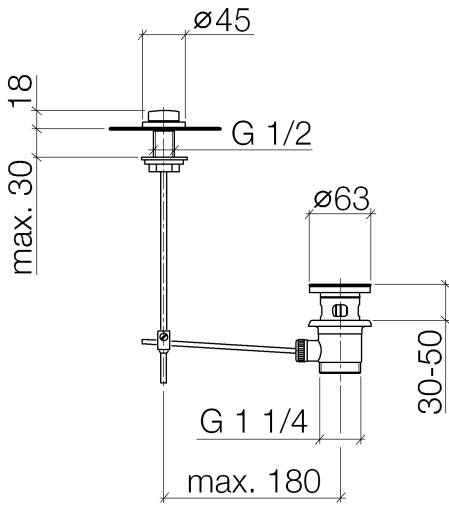

Basin Waste with knob for deck mounting 1 1/4" - Brushed Platinum

IMO

10 200 970

Fits: IMO, LULU, MADISON, MEM, TARA,
CL.1, LISSÉ, VAIA, META, CYO

	Brushed Platinum	10 200 970-06
	Chrome	10 200 970-00
	Platinum	10 200 970-08
	Durabronze (23kt Gold)	10 200 970-09
	Dark Chrome	10 200 970-19
	Light Gold	10 200 970-26
	Brushed Light Gold	10 200 970-27
	Brushed Durabronze (23kt Gold)	10 200 970-28
	Matte Black	10 200 970-33
	Brushed Bronze	10 200 970-42
	Brushed Champagne (22kt Gold)	10 200 970-46
	Champagne (22kt Gold)	10 200 970-47
	Brushed Chrome	10 200 970-93
	Brushed Dark Platinum	10 200 970-99

Basin Waste with knob for deck mounting 1 1/4" - Brushed Platinum

IMO

10 200 970

Only suitable for basins with an overflow.

10 200 970

10 200 970

Parts for other finishes can be found here: [Chrome](#)

Spare parts list

No.	Item Number	Name	Quantity used	Delivery time
1	09 21 33 001-06	handle	1	10
2	09 14 10 007 90	seal	2	2
3	09 31 09 004-06	pull-rod	1	10
4	09 18 40 022-06	sleeve	1	10
5	09 14 10 095 90	seal	1	2
6	09 14 05 012 90	seal	1	2
7	09 14 40 001 90	seal	1	60
8	09 23 10 010 90	nut	1	2
9	90 11 01 001 00-06	pop-up waste	1	10