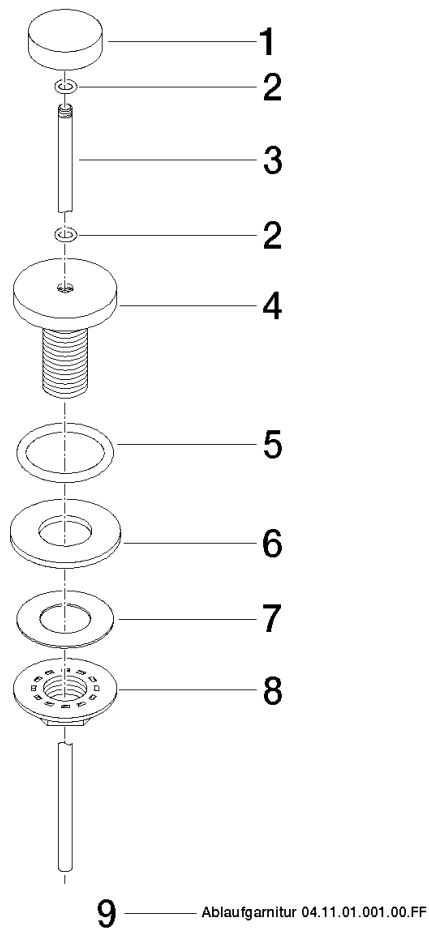

Basin Waste with knob for deck mounting 1 1/4" - Brushed Platinum

IMO

10 200 970

Fits: IMO, LULU, MADISON, MEM, TARA,
CL.1, LISSÉ, VAIA, META, CYO

	Brushed Platinum	10 200 970-06
	Chrome	10 200 970-00
	Platinum	10 200 970-08
	Durabronze (23kt Gold)	10 200 970-09
	Dark Chrome	10 200 970-19
	Light Gold	10 200 970-26
	Brushed Light Gold	10 200 970-27
	Brushed Durabronze (23kt Gold)	10 200 970-28
	Matte Black	10 200 970-33
	Brushed Bronze	10 200 970-42
	Brushed Champagne (22kt Gold)	10 200 970-46
	Champagne (22kt Gold)	10 200 970-47
	Brushed Chrome	10 200 970-93
	Brushed Dark Platinum	10 200 970-99

Basin Waste with knob for deck mounting 1 1/4" - Brushed Platinum

IMO

10 200 970

Only suitable for basins with an overflow.

10 200 970

10 200 970

Parts for other finishes can be found here: [Chrome](#)

Spare parts list

No.	Item Number	Name	Quantity used	Delivery time
1	09 21 33 001-06	handle	1	10
2	09 14 10 007 90	seal	2	2
3	09 31 09 004-06	pull-rod	1	10
4	09 18 40 022-06	sleeve	1	10
5	09 14 10 095 90	seal	1	2
6	09 14 05 012 90	seal	1	2
7	09 14 40 001 90	seal	1	60
8	09 23 10 010 90	nut	1	2
9	90 11 01 001 00-06	pop-up waste	1	10